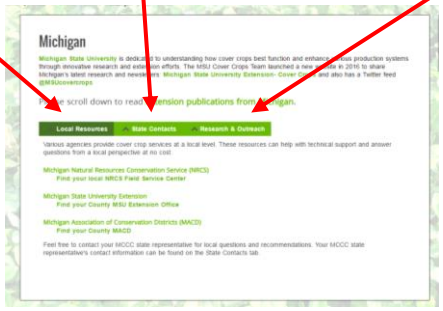

Each state and province page has three clickable tabs for information on "Local Resources", "State Contacts", and "Research and Outreach".